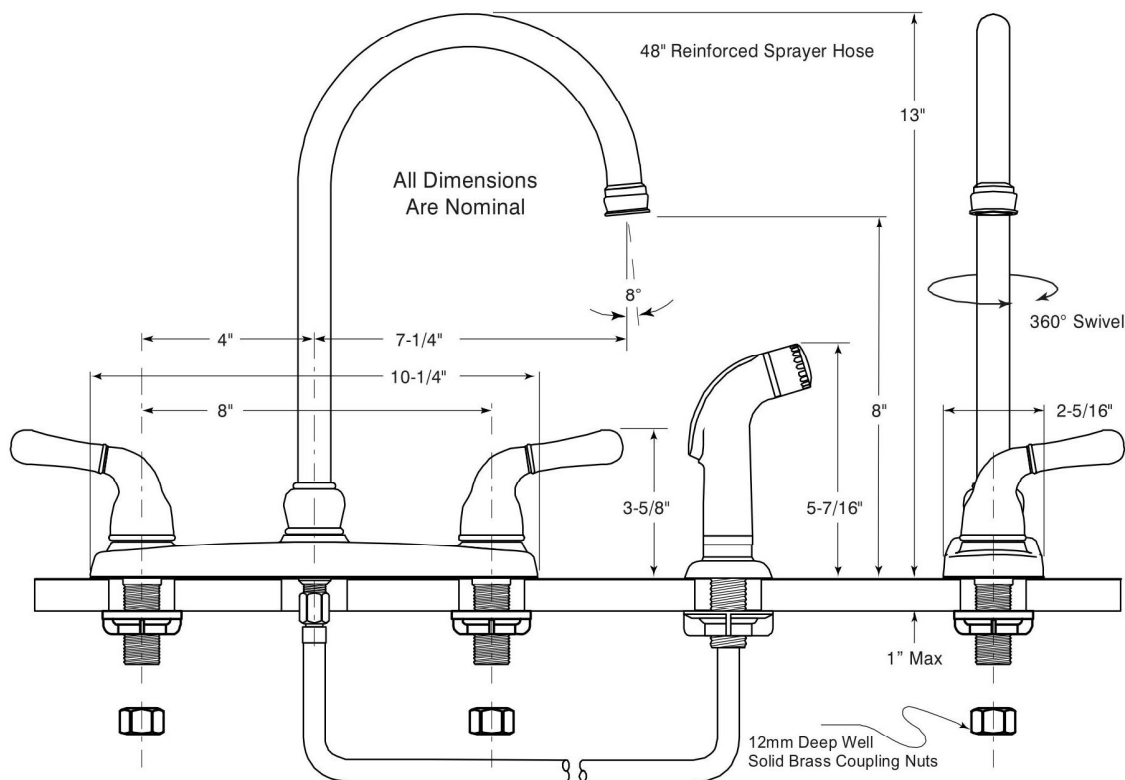

CounterTopia

Quality, Controlled & Delivered

Model GA471021

Twin Lever Handle Gooseneck Spout
Kitchen Faucet
Chrome Plated Finish
With Spray

CERAMIC KITCHEN FAUCET SPECIFICATIONS

Product Features

- Kitchen faucet
- European styling
- Trouble-free brass frame ceramic cartridges
- For four hole installations
- Chrome plated finish
- All metal construction
- Brass valve cavity & waterway
- Hi-arch swivel spout rotates 360°
- Includes color matched sprayer with 48" reinforced hose

Codes and Standards

- ASME A112.18.1
- NSF61, Section-9 and prop65
- UPC
- ADA
- CSA B125

Performance

- Designed to provide 2.2 GPM at 60 PSI

For more information call: 301-209-0668
www.countertopia.com