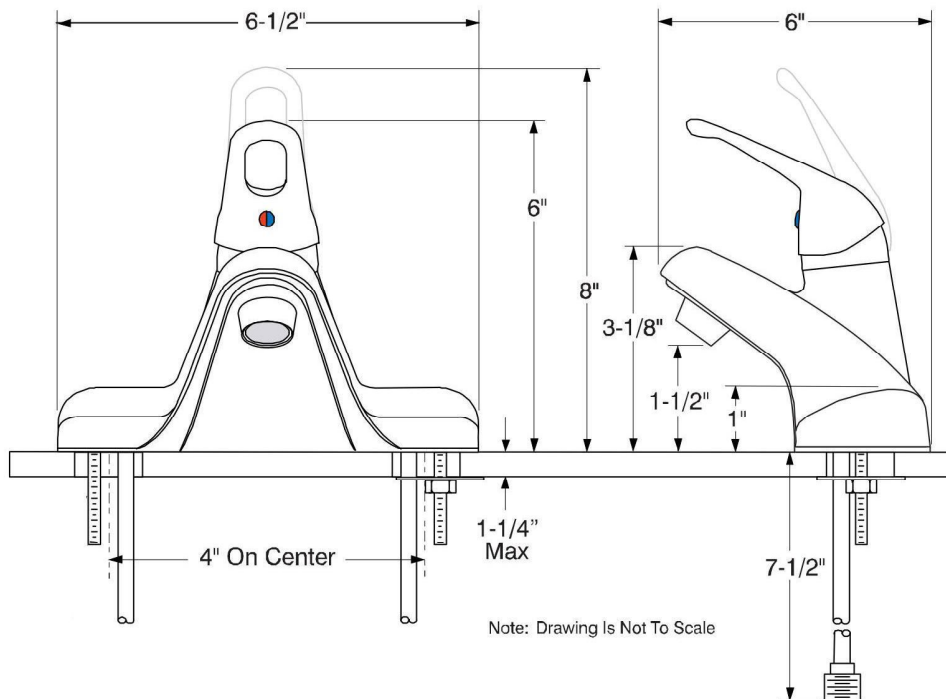

## WASHERLESS LAVATORY FAUCET SPECIFICATIONS

### Product Features

- Lavatory faucet
- Single loop handle washerless control of hot and cold water
- Chrome plated finish
- Machined brass valve body
- 4" center set
- Includes all brass pop-up with color matched trim
- 3/8" OD soft copper supply Lines with 1/2" brass IPS connections

### Model GA921021

Single Loop Handle Lavatory Faucet  
Chrome Plated Finish  
With ABS Pop-Up  
1/2" IPS Connection