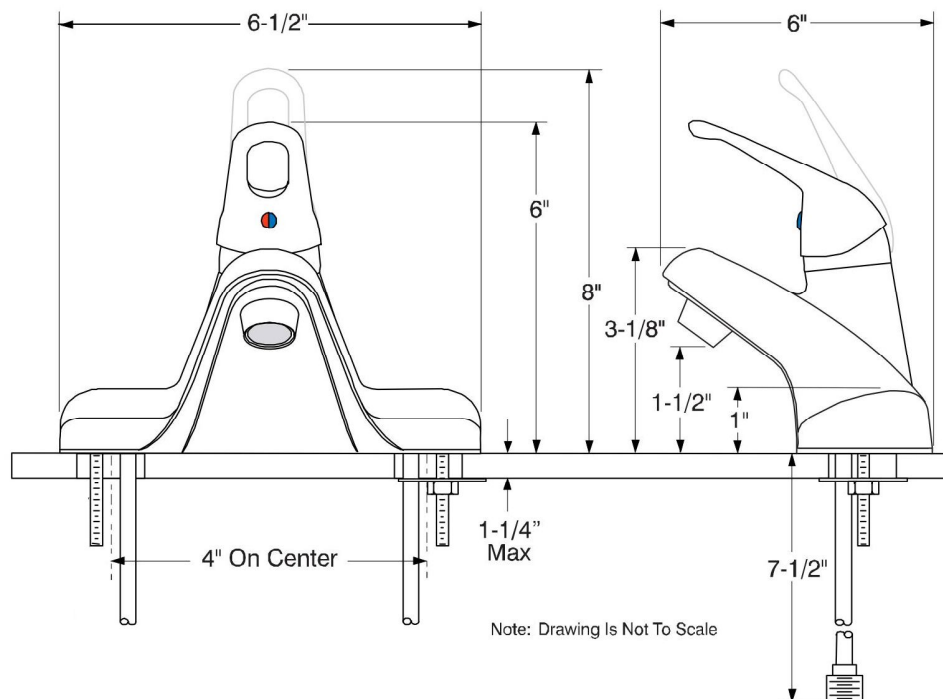

CounterTopia

Quality, Controlled & Delivered

WASHERLESS LAVATORY FAUCET SPECIFICATIONS

Product Features

- Lavatory faucet
- Single lever handle washerless control of hot and cold water
- Chrome plated finish
- Machined brass valve body
- 4" center set
- Includes all brass pop-up with color matched trim
- 3/8" OD soft copper supply Lines with 1/2" brass IPS connections

Model GA95021

Single Lever Handle Lavatory Faucet
Chrome Plated Finish
With ABS Pop-Up
1/2" IPS Connection

Codes and Standards

- ASME A112.18.1
- NSF61, Section-9 and prop65
- UPC
- ADA
- CSA B125

Performance