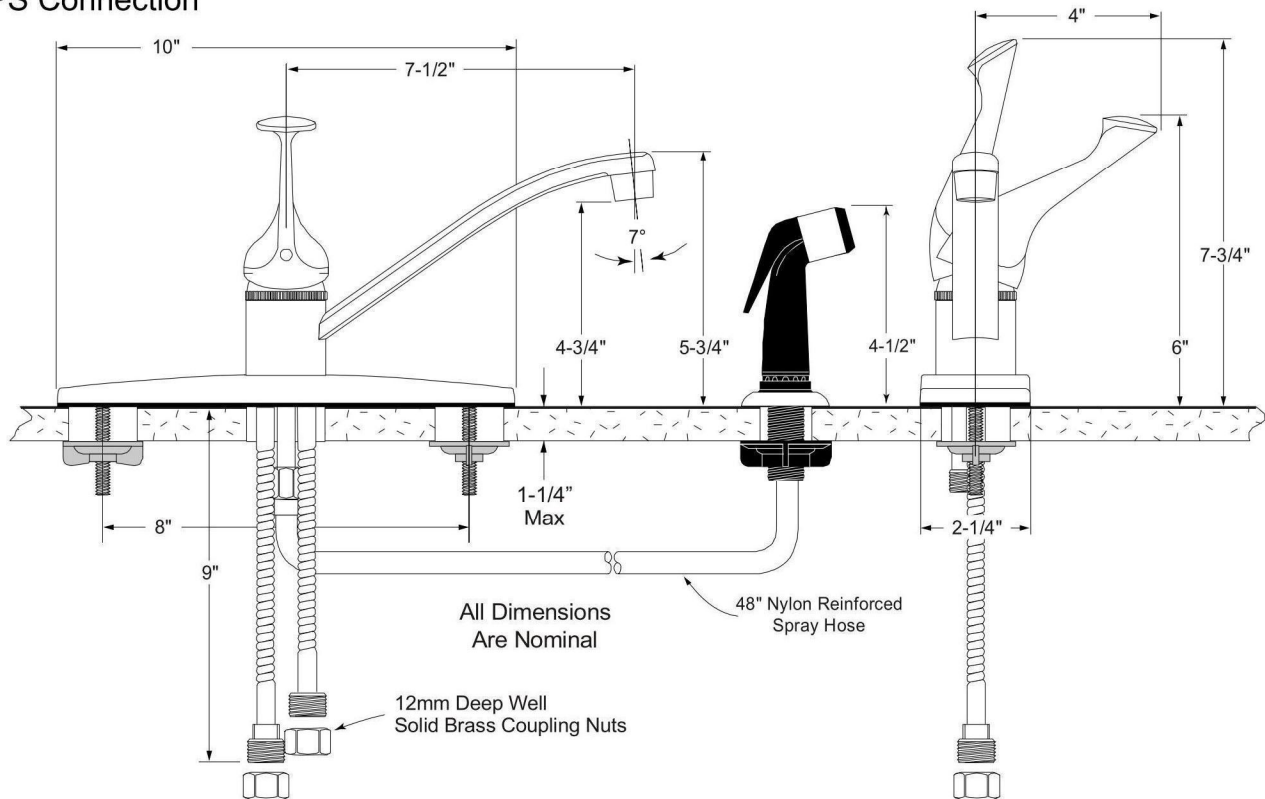

CounterTopia

Quality, Controlled & Delivered

Model GAC101-54

Single Handle Kitchen Faucet
Chrome Plated Finish
Side mounted pullout spray
1/2" IPS Connection

WASHERLESS KITCHEN FAUCET SPECIFICATIONS

Product Features

- Single metal lever handle control
- Machined brass waterway
- 8" on-center installation
- 3/8" OD soft copper corrugated supply lines with 1/2" brass IPS connections
- Includes plastic sprayer
- 1/2" Brass IPS connections with brass coupling nuts

Codes and Standards

- ASME A112.18.1
- NSF 61 standard, Section-9 and prop65
- UPC
- ADA
- CSA B125

Performance

- Designed to provide 2.2 GPM at 60 PSI

For more information call: 301-209-0668
www.countertopia.com