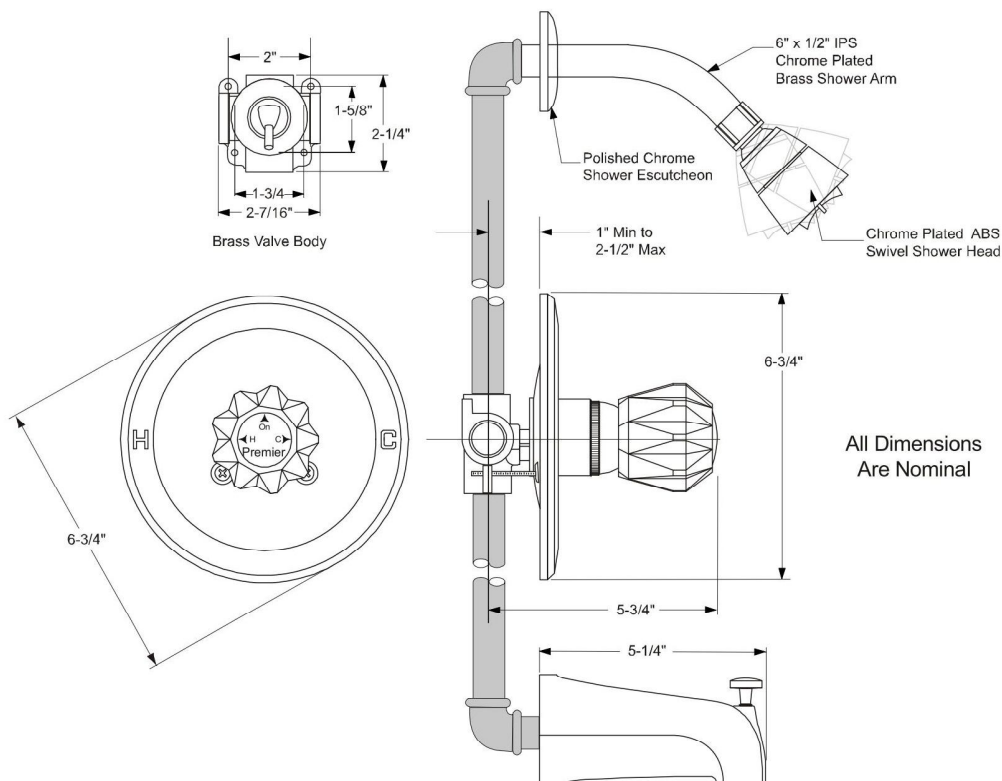

CounterTopia

Quality, Controlled & Delivered

WASHERLESS TUB & SHOWER SET SPECIFICATIONS

Product Features

- Single acrylic handle tub & shower kit
- Single point control of hot and cold water
- Solid forged brass valve assembly
- Chrome plated escutcheon plate and trim
- Suitable for tub, shower or tub & shower installations
- 1/2" Threaded IPS connections

Model GACC431-P03

Single Acrylic Handle Tub & Shower Set

Chrome Plated Finish

1/2" IPS Connection

Codes and Standards

- ASME A112.18.1
- UPC
- CSA B125

Performance

- Designed to provide 2.5 GPM at 80 PSI shower head performance
- Designed to provide 2.4 GPM at 20 PSI tub filler performance