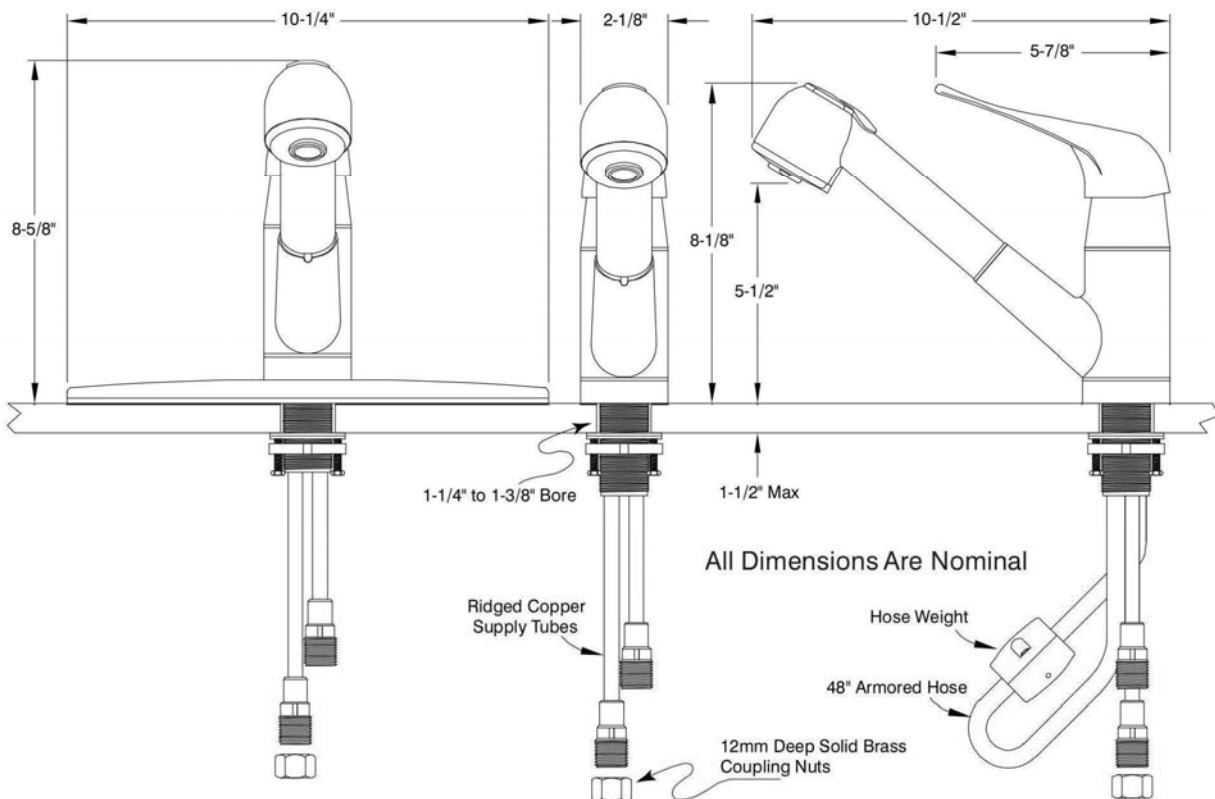

KITCHEN FAUCET SPECIFICATIONS

Product Features

- Kitchen faucet
- Ceramic cartridge
- Single hole sink mounting
- Heavy duty chrome plated finish
- All brass construction

Model GACC611-P05

Single Lever Handle Pull-Out Kitchen Faucet
Brushed nickel finish
1/2" IPS Connection

Codes and Standards

- ASME A112.18.1
- NSF 61 standard, Section-9 and prop65
- UPC
- ADA
- CSA B125

Performance

- Designed to provide 2.2 GPM at 60 PSI