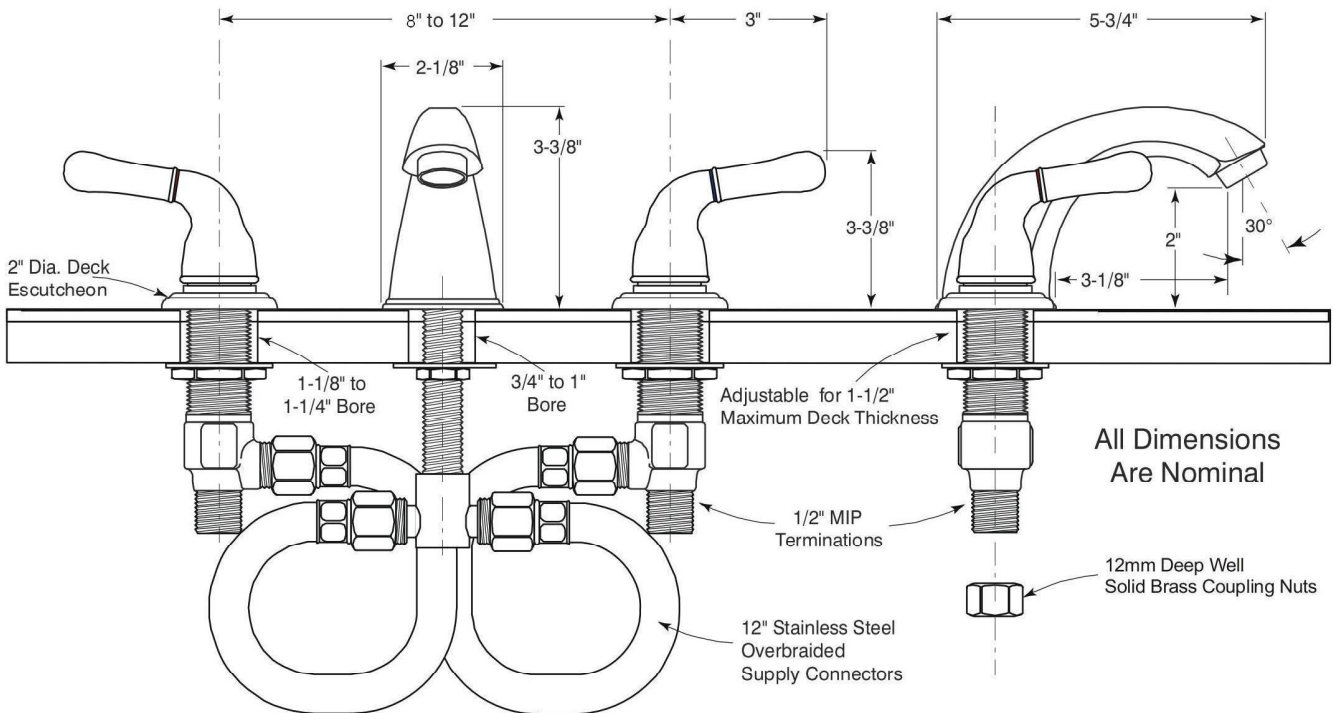

CounterTopia

Quality, Controlled & Delivered

LAVATORY FAUCET SPECIFICATIONS

Product Features

- Lavatory faucet
- Brass frame ceramic cartridge
- Suitable for 8" to 12" on-center, 3 hole installations
- Chrome plated finish with polished brass accents
- All brass construction
- Standard 1/2" IPS connections
- Includes all brass pop-up with color matched trim

Model GACCOL342-W2

Twin Lever Handle Widespread Lavatory Faucet
Chrome Plated Finish With Polished
Brass Accents
With Brass Pop-Up
1/2" IPS Connection

Codes and Standards

- ASME A112.18.1
- NSF 61 standard, Section-9 and prop65
- UPC
- ADA
- CSA B125

Performance

- Designed to provide 2.2 GPM at 60 PSI

For more information call: 301-209-0668
www.countertopia.com