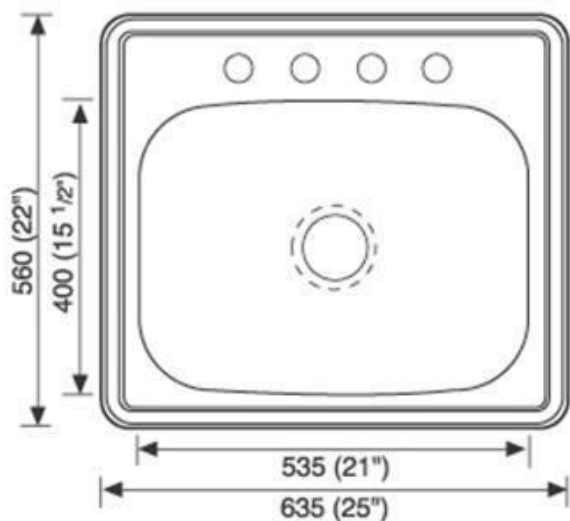

## Model 1108-4 Drop-In Stainless Steel Rectangular Sink

Stainless Steel

Overall Dimensions:  
25" x 22"

Inside Bowl Dimensions:  
21" x 15 1/2"

Depth of Bowl: 6"

Drain/Strainer Not Included