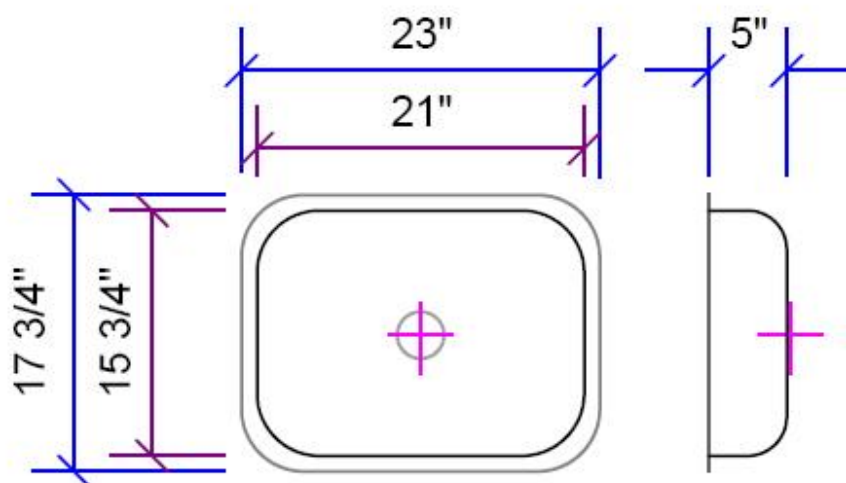

GRANAM

Model 1101-HC Undermount Stainless Steel Rectangular Sink

18-gauge Stainless Steel

Overall Dimensions:
23" x 17-3/4"

Inside Bowl Dimensions:
21" x 15-3/4"

Depth of Bowl: 5"

Drain/Strainer Not Included