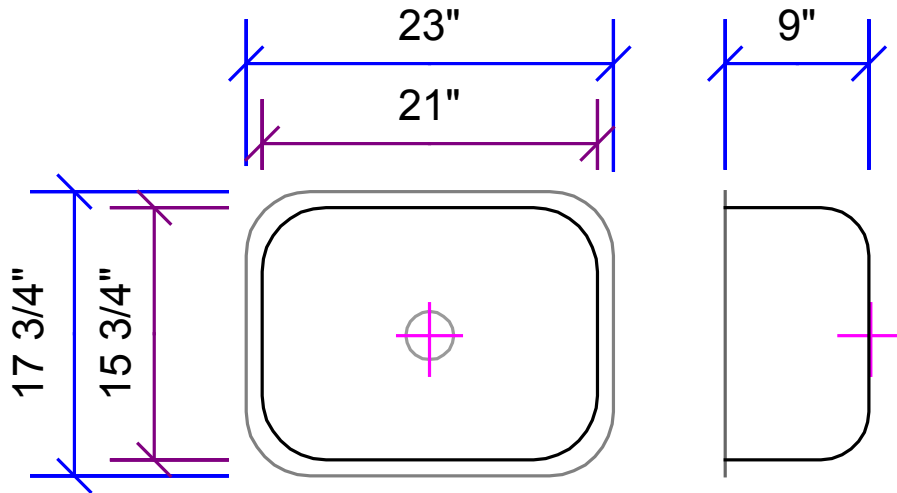

GRANAM

Model 1101 Undermount Stainless Steel Rectangular Sink

18-gauge Stainless Steel

Overall Dimensions:
23" x 17-3/4"

Inside Bowl Dimensions:
21" x 15-3/4"

Depth of Bowl: 9"

Drain/Strainer Not Included