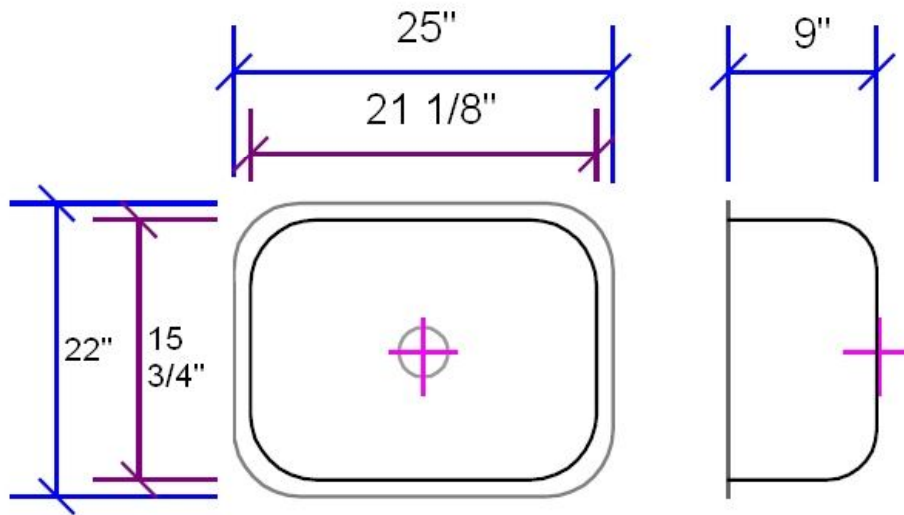

GRANAM

Model 1108 Drop-In Stainless Steel Rectangular Sink

Stainless Steel

Overall Dimensions:

25" x 22"

Inside Bowl Dimensions:

21 1/8" x 15 3/4"

Depth of Bowl: 9"