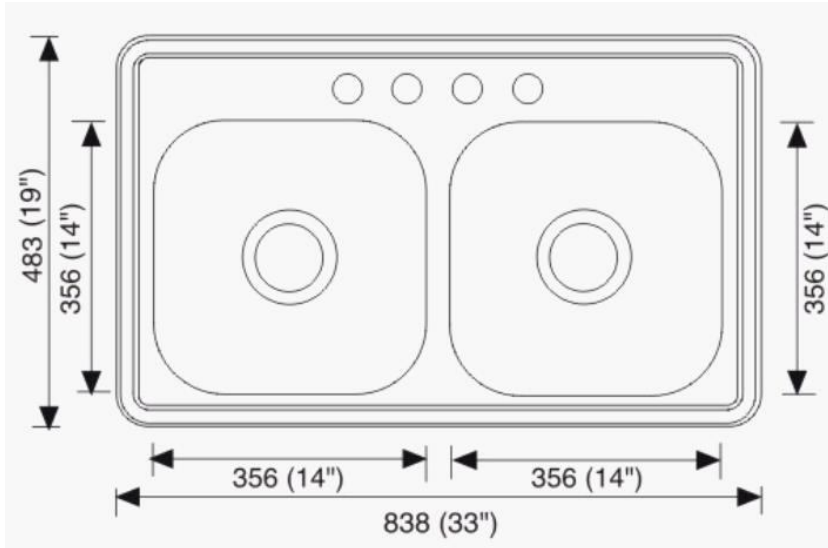

## Model 1109 Drop-In Stainless Steel Double Bowl Sink

Stainless Steel

Overall Dimensions:  
33" x 19"

Inside Bowl Dimensions:  
14" x 14"

Depth of Bowl: 6"

Drain/Strainer Not Included