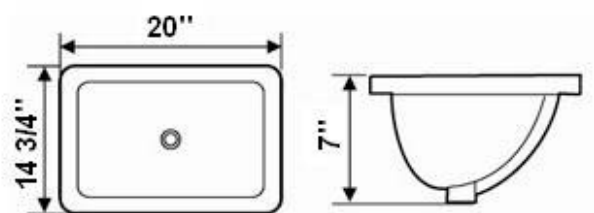

GRANAM

Model 1204 Undermount Porcelain Sink

Rectangular Sink

Color: White

Vitreous China Construction

Unglazed Underside

Overall Dimensions:

20" x 14 3/4" x 7"

Inside Bowl Dimensions:

18" x 13" x 7"