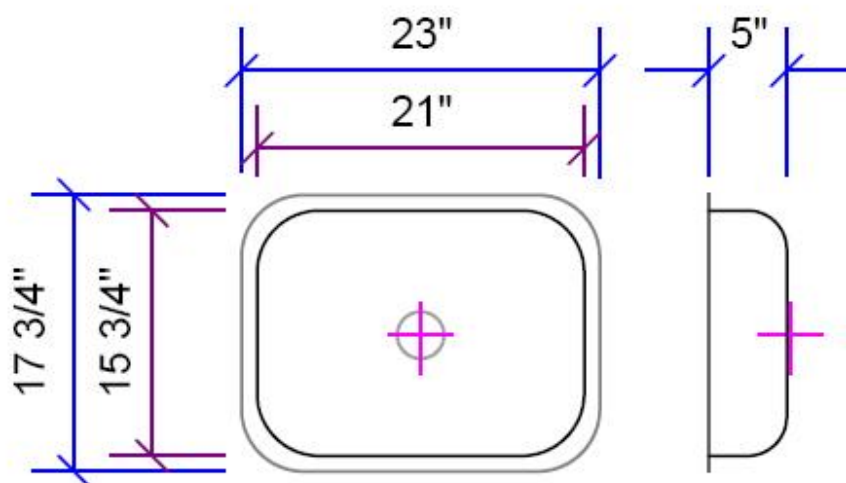

## Model 1101-HC Undermount Stainless Steel Rectangular Sink

18-gauge Stainless Steel

Overall Dimensions:  
23" x 17-3/4"

Inside Bowl Dimensions:  
21" x 15-3/4"

Depth of Bowl: 5"

Drain/Strainer Not Included