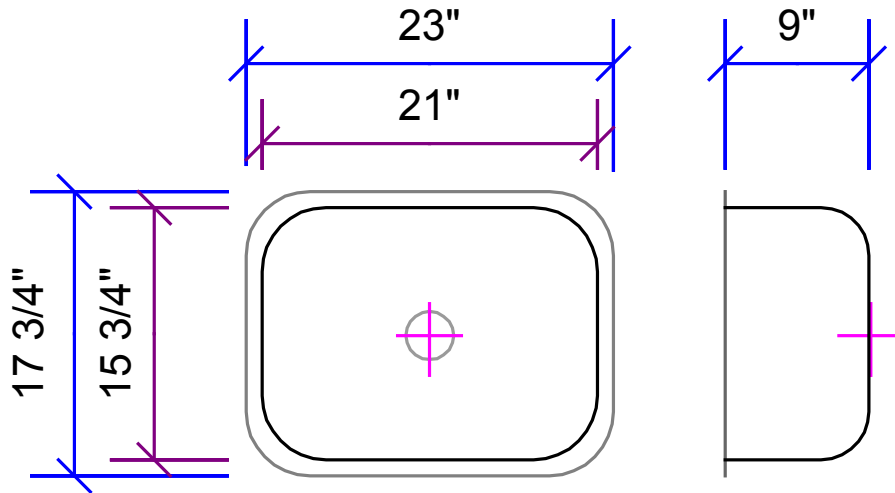

GRANAM

Model 1101 Undermount Stainless Steel Rectangular Sink

18-gauge Stainless Steel

Overall Dimensions:
23" x 17-3/4"

Inside Bowl Dimensions:
21" x 15-3/4"

Depth of Bowl: 9"

Drain/Strainer Not Included