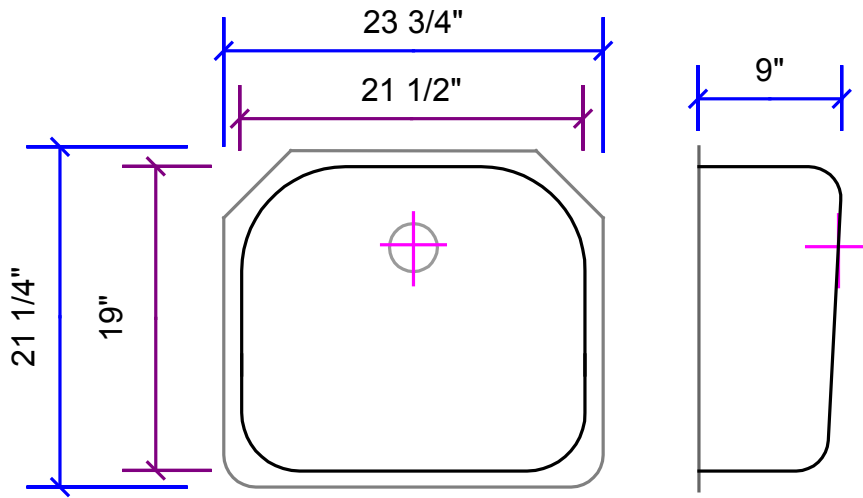

GRANAM

Model 1102 Undermount Stainless Steel D-Shape Sink

18-gauge Stainless Steel

Overall Dimensions:
23-3/4" x 21-1/4"

Inside Bowl Dimensions:
21-1/2" x 19"

Depth of Bowl: 9"

Drain/Strainer Not Included