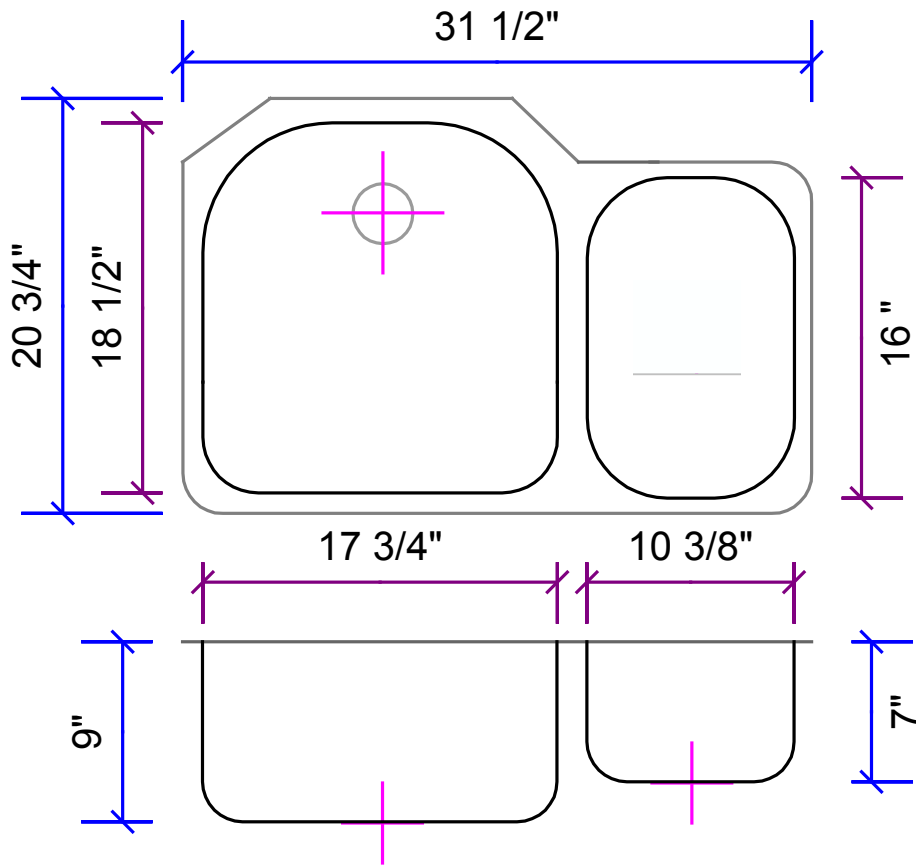

GRANAM

Model 1103 R Undermount Stainless Steel Double Bowl Sink

18-gauge Stainless Steel

Overall Dimensions:
31-1/2" x 20-3/4"

Inside Bowl Dimensions:
18-1/2" x 17-3/4"
16" x 10-3/8"

Depth of Bowl:
Main Bowl - 9"
Vegetable Bowl - 7"