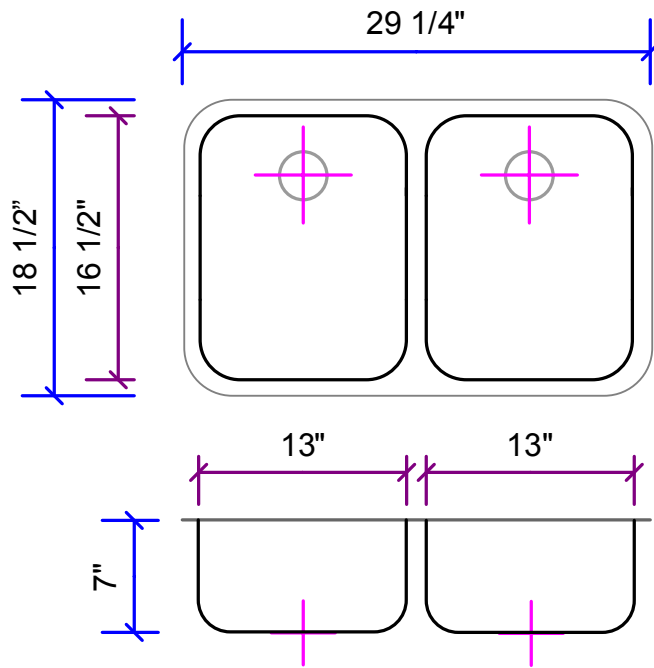

## Model 1105 Undermount Stainless Steel Double Bowl Sink

18-gauge Stainless Steel

Overall Dimensions:

Inside Bowl Dimensions:  
16-1/2" x 13"

Depth of Bowl: 7"

Drain/Strainer Not Included