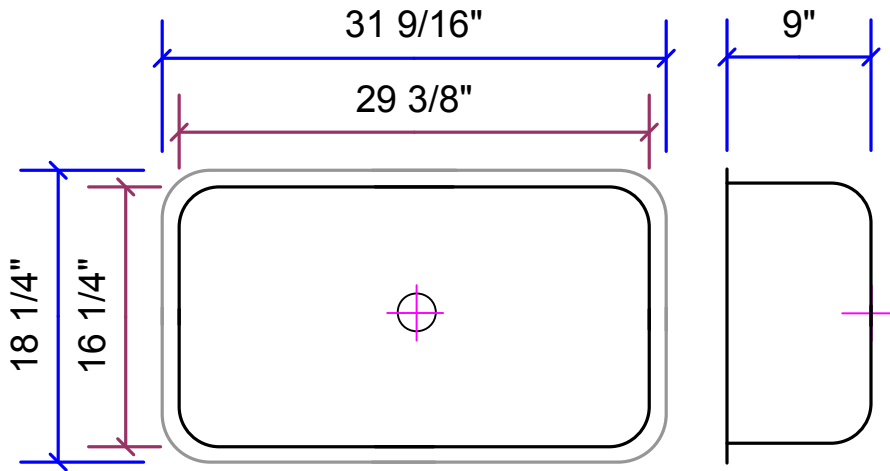

GRANAM

Model 1106S Undermount Stainless Steel Rectangular Sink

18-gauge Stainless Steel

Overall Dimension:

31 9/16" x 18 1/4"

Inside Bowl Dimension:

29 3/8" x 16 1/4"

Depth of Bowl: 9"

Drain/Strainer Not Included