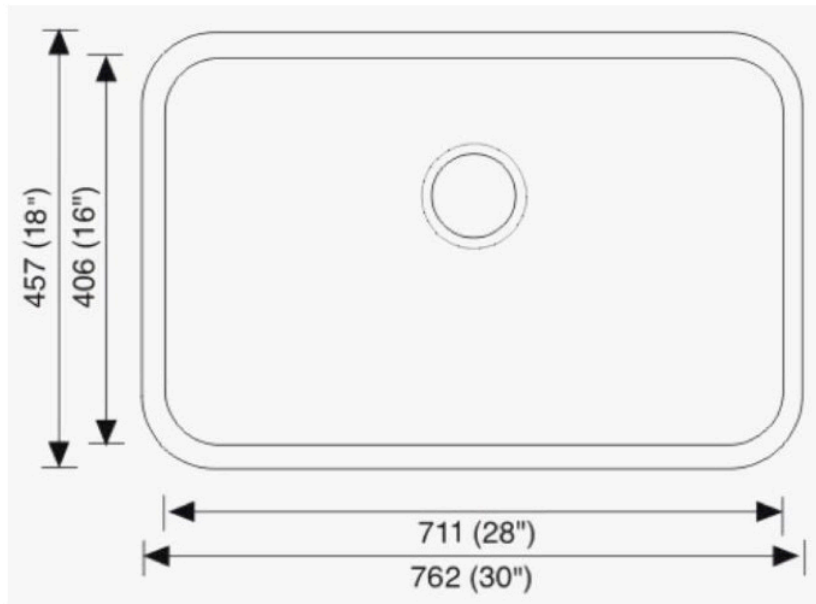

GRANAM

Model 1110 Undermount Stainless Steel Rectangular Sink

Stainless Steel

Overall Dimensions:
30" x 18"

Inside Bowl Dimensions:
28" x 16"

Depth of Bowl: 9"

Drain/Strainer Not Included