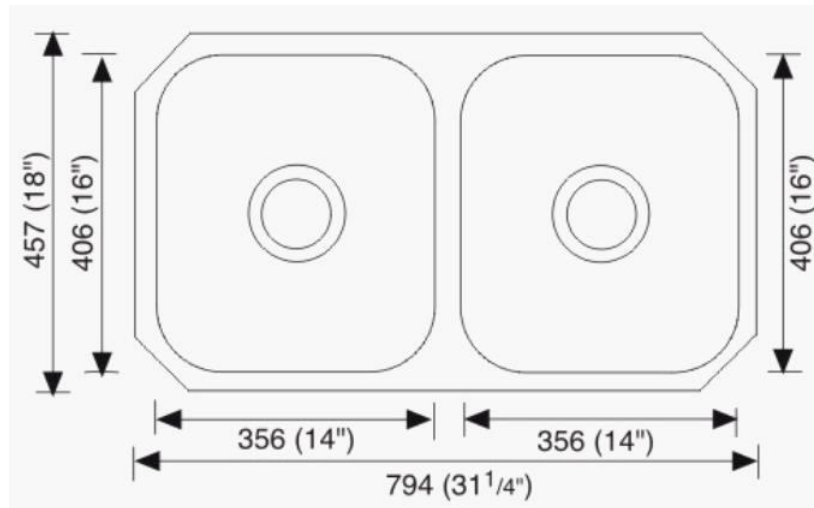

GRANAM

Model 1111 Undermount Stainless Steel Double Bowl Sink

Stainless Steel

Overall Dimensions:
31-1/4" × 18"

Inside Bowl Dimensions:
16" x 14"

Depth of Bowl: 9"

Drain/Strainer Not Included