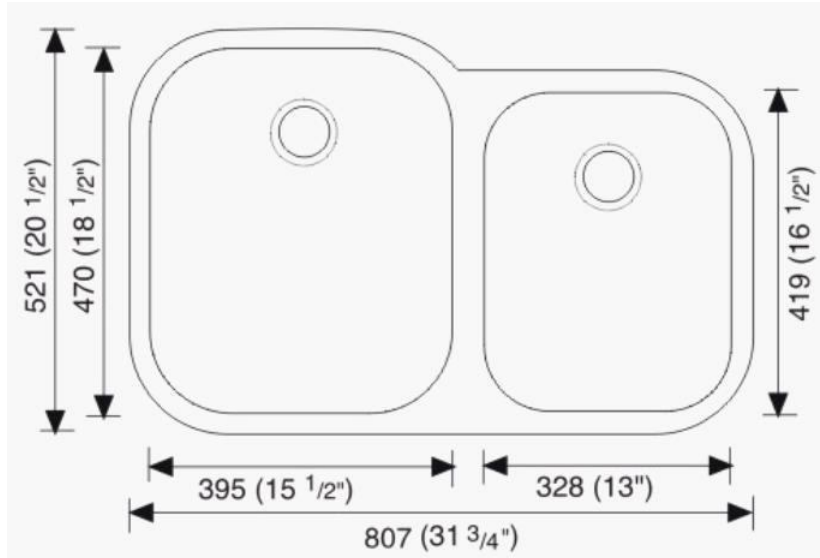

GRANAM

Model 1112R Undermount Stainless Steel Double Bowl Sink

Stainless Steel

Overall Dimensions:
31 3/4" x 20 1/2"

Inside Bowl Dimensions:
18 1/2" x 15 1/2"
16 1/2" x 13"

Depth of Bowl:
Main Bowl - 9"
Vegetable Bowl - 8"