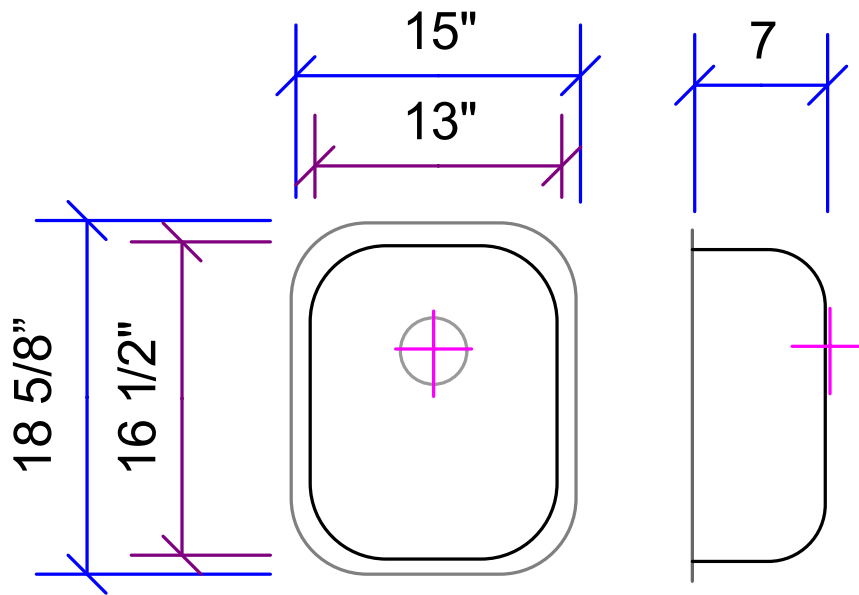

GRANAM

Model 1121 Undermount Stainless Steel Single Bowl Sink

18-gauge Stainless Steel

Overall Dimensions:
15" x 18-5/8"

Inside Bowl Dimensions:
13" x 16-1/2"

Depth of Bowl: 7"

Drain/Strainer Not Included