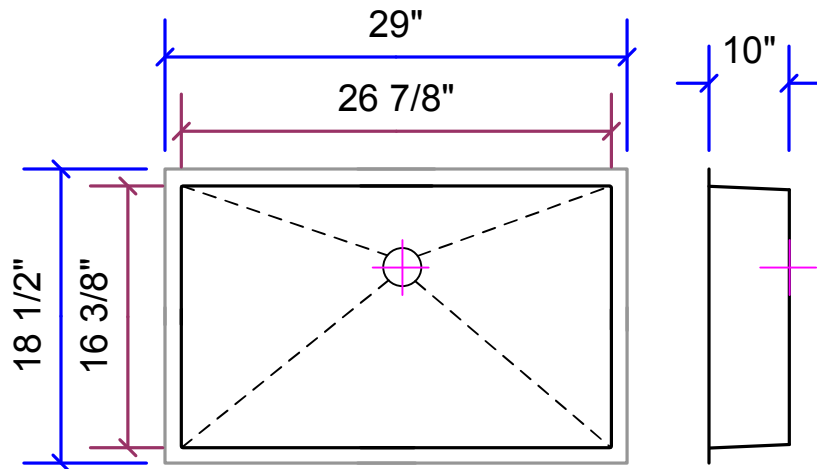

GRANAM

Model 1140 Undermount Stainless Steel Rectangular Sink

18-gauge Stainless Steel

Overall Dimension:

29" x 18 1/2"

Inside Bowl Dimension:

26 7/8" x 16 3/8"

Depth of Bowl: 10"