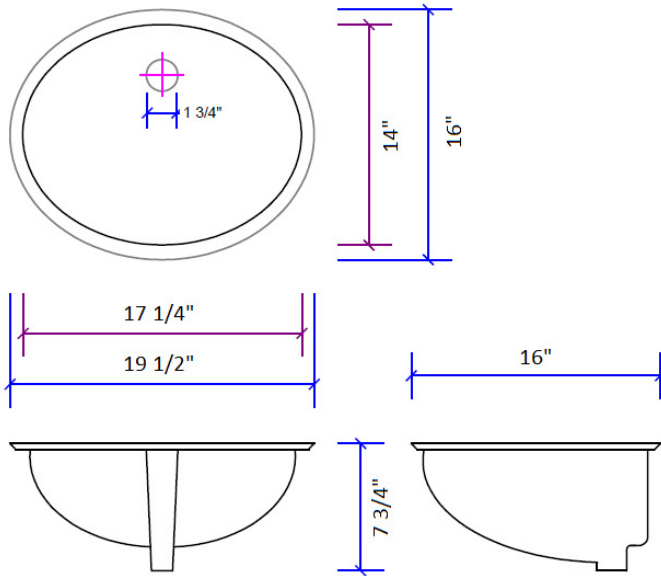

## Model 1202 Undermount Porcelain Sink

Oval Undercounter Lavatory  
Color: White  
Vitreous China Construction  
Unglazed Underside

Overall Dimensions:  
 $19\frac{1}{2}" \times 16" \times 7\frac{3}{4}"$

Inside Bowl Dimensions:  
 $17\frac{1}{4}" \times 14"$