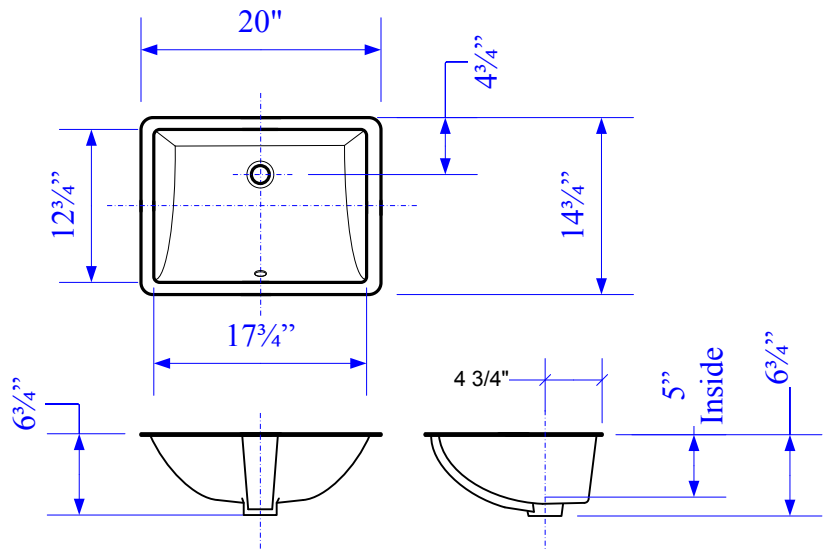

GRANAM 1204

Under-Mount Porcelain Sink

Features:

Single Bowl - Rectangular
Color: White
Vitreous China Construction
Unglazed underside
With Overflow
Standard 1 3/4" Drain hole Off Center (Rear)
Fits in Minimum 30" and above Cabinets

ADA

Nominal Dimensions

Overall	Bowl	Depth	Cutout
20" x 14 ³ / ₄ "	17 ³ / ₄ " x 12 ³ / ₄ "	5" Inside	See Template

Product Codes and Standards:

ASME ANSI A112.19.3M
Sink meets NFS, cUPC, CSA and UL Standards